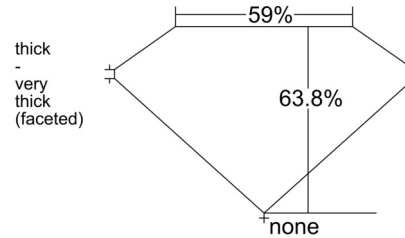

PROPORTIONS

Profile not to actual proportions