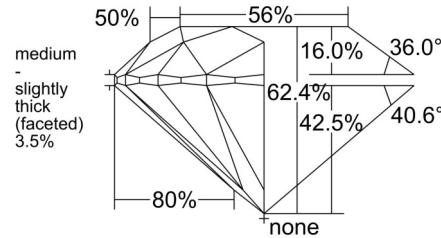

GIA NATURAL DIAMOND GRADING REPORT

December 18, 2024
 GIA Report Number 2517016918
 Shape and Cutting Style Round Brilliant
 Measurements 7.25 - 7.30 x 4.54 mm

GRADING RESULTS

Carat Weight 1.50 carat
 Color Grade H
 Clarity Grade SI1
 Cut Grade Excellent

ADDITIONAL GRADING INFORMATION

Polish Excellent
 Symmetry Excellent
 Fluorescence None
 Inscription(s): GIA 2517016918

PROPORTIONS

Profile to actual proportions

CLARITY CHARACTERISTICS

KEY TO SYMBOLS*

- Feather
- Pinpoint
- Natural
- Extra Facet

* Red symbols denote internal characteristics (inclusions). Green or black symbols denote external characteristics (blemishes). Diagram is an approximate representation of the diamond, and symbols shown indicate type, position, and approximate size of clarity characteristics. All clarity characteristics may not be shown. Details of finish are not shown.