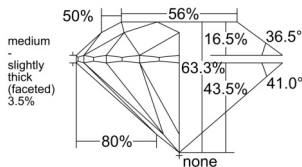

GIA®

FACSIMILE

GIA REPORT 2517038111

Verify this report at GIA.edu

GIA NATURAL DIAMOND DOSSIER®

December 20, 2024
GIA Report Number 2517038111
Shape and Cutting Style ..... Round Brilliant
Measurements ..... 5.01 - 5.05 x 3.18 mm

GRADING RESULTS

Carat Weight ..... 0.50 carat
Color Grade ..... D
Clarity Grade VS1
Cut Grade ..... Excellent

ADDITIONAL GRADING INFORMATION

Polish ..... Excellent
Symmetry ..... Excellent
Fluorescence ..... Strong Blue
Clarity Characteristics ..... Cloud, Pinpoint
Inscription(s): GIA 2517038111

PROPORTIONS

GRADING SCALES

GIA COLOR SCALE	GIA CLARITY SCALE	GIA CUT SCALE
COLOURLESS	FLAWLESS	EXCELLENT
D	INTERNALLY FLAWLESS	
E	VVS₁	VERY GOOD
F		
G	VS₁	GOOD
H		
I	SI₁	FAIR
J		
K	I₁	POOR
L		
M	I₂	
N	I₃	
O		
P		
Q		
R		
S		
T		
U		
V		
W		
X		
Y		
Z