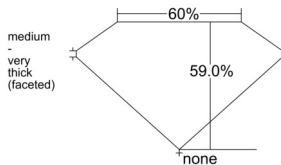

GIA®

FACSIMILE

GIA REPORT 2517047681

Verify this report at GIA.edu

GIA NATURAL DIAMOND DOSSIER®

December 23, 2024
GIA Report Number 2517047681
Shape and Cutting Style ..... Heart Brilliant
Measurements ..... 5.13 x 6.28 x 3.71 mm

GRADING RESULTS

Carat Weight ..... 0.70 carat
Color Grade ..... F
Clarity Grade VS2

ADDITIONAL GRADING INFORMATION

Polish ..... Excellent
Symmetry ..... Very Good
Fluorescence ..... None
Clarity Characteristics ..... Crystal, Feather
Inscription(s): GIA 2517047681

PROPORTIONS

Profile not to actual proportions

GRADING SCALES

GIA COLOR SCALE		GIA CLARITY SCALE			
COLORLESS	D	VERY VERY SLIGHTLY INCLUDED	FLAWLESS		
	E		INTERNALLY FLAWLESS		
	F	VERY SLIGHTLY INCLUDED	VVS₁		
	G		VVS₂		
	H		VS₁		
	NEAR COLORLESS	I	SLIGHTLY INCLUDED	VS₂	
		J		SI₁	
		FAINT	K	INCLUDED	SI₂
			L		I₁
			M		I₂
VERT LIGHT	N	LIGHT	I₃		
	O				
	P				
	Q				
	R				
	S