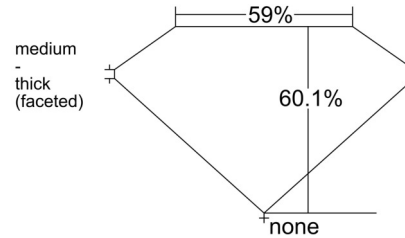

PROPORTIONS

Profile not to actual proportions