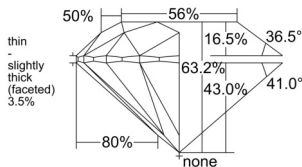

GIA®

FACSIMILE

GIA REPORT 2517067759

Verify this report at GIA.edu

GIA NATURAL DIAMOND DOSSIER®

December 25, 2024
GIA Report Number 2517067759
Shape and Cutting Style ..... Round Brilliant
Measurements ..... 5.59 - 5.66 x 3.55 mm

GRADING RESULTS

Carat Weight ..... 0.70 carat
Color Grade I
Clarity Grade VS1
Cut Grade ..... Excellent

ADDITIONAL GRADING INFORMATION

Polish ..... Excellent
Symmetry ..... Very Good
Fluorescence ..... None
Clarity Characteristics..... Cloud, Pinpoint, Indented Natural
Inscription(s): GIA 2517067759

PROPORTIONS

GRADING SCALES

GIA COLOR SCALE

COLOREDNESS	D
	E
	F
	G
	H
	I
	J
NEAR COLORLESS	K
	L
FAIN	M
	N
	O
	P
VERY LIGHT	R
	S
	T
	U
	V
	W
	X
	Y
LIGHT	Z

GIA CLARITY SCALE

FLAWLESS	VERY VERY SLIGHTLY INCLUDED	VS₁	VS₂	VS₁	VS₂	SI₁	SI₂	I₁	I₂	I₃	
											FLAWLESS
INTERNALLY FLAWLESS	VERY SLIGHTLY INCLUDED										

GIA CUT SCALE

EXCELLENT
VERY GOOD
GOOD
FAIR
POOR