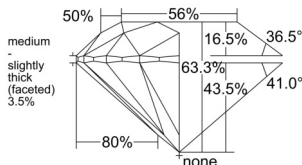

GIA®

FACSIMILE

GIA REPORT 2517093778

Verify this report at GIA.edu

GIA NATURAL DIAMOND DOSSIER®

December 30, 2024
GIA Report Number 2517093778
Shape and Cutting Style ..... Round Brilliant
Measurements ..... 5.21 - 5.25 x 3.31 mm

GRADING RESULTS

Carat Weight ..... 0.56 carat
Color Grade ..... E
Clarity Grade S11
Cut Grade ..... Excellent

ADDITIONAL GRADING INFORMATION

Polish ..... Excellent
Symmetry ..... Excellent
Fluorescence ..... None
Clarity Characteristics..... Crystal, Feather, Cloud
Inscription(s): GIA 2517093778

PROPORTIONS

GRADING SCALES

GIA COLOR SCALE

COLORLESS	D
	E
	F
	G
	H
	I
	J
NEAR COLORLESS	K
	L
Faint	M
	N
	O
	P
Very Light	Q
	R
	S
	T
	U
	V
	W
	X
	Y
Light	Z

GIA CLARITY SCALE

FLAWLESS	INTERNAL FLAWLESS	
		FLAWLESS
VERY VERY SLIGHTLY INCLUDED	VVS₁	
	VVS₂	
VERY SLIGHTLY INCLUDED	VS₁	
	VS₂	
SLIGHTLY INCLUDED	SI₁	
	SI₂	
INCLUDED	I₁	
	I₂	
	I₃	

GIA CUT SCALE

EXCELLENT
VERY GOOD
GOOD
FAIR
POOR