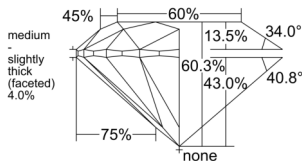

GIA®

FACSIMILE

GIA REPORT 2517115731

Verify this report at GIA.edu

GIA NATURAL DIAMOND DOSSIER®

January 02, 2025
GIA Report Number 2517115731
Shape and Cutting Style ..... Round Brilliant
Measurements ..... 4.01 - 4.04 x 2.43 mm

GRADING RESULTS

Carat Weight ..... 0.24 carat
Color Grade ..... D
Clarity Grade S11
Cut Grade ..... Excellent

ADDITIONAL GRADING INFORMATION

Polish ..... Excellent
Symmetry ..... Excellent
Fluorescence ..... None
Clarity Characteristics ..... Cloud
Inscription(s): GIA 2517115731

PROPORTIONS

Profile to actual proportions