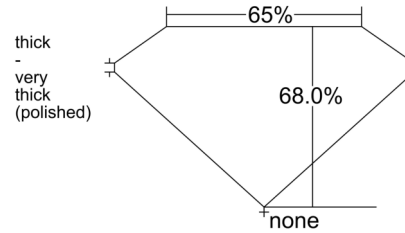

PROPORTIONS

Profile not to actual proportions