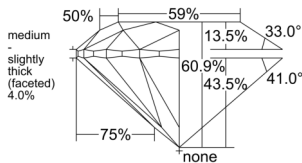

GIA®

FACSIMILE

GIA REPORT 2517116674

Verify this report at GIA.edu

GIA NATURAL DIAMOND DOSSIER®

January 02, 2025
GIA Report Number 2517116674
Shape and Cutting Style ..... Round Brilliant
Measurements ..... 5.14 - 5.15 x 3.13 mm

GRADING RESULTS

Carat Weight ..... 0.51 carat
Color Grade ..... G
Clarity Grade S11
Cut Grade ..... Excellent

ADDITIONAL GRADING INFORMATION

Polish ..... Excellent
Symmetry ..... Excellent
Fluorescence ..... None
Clarity Characteristics ..... Cloud, Crystal
Inscription(s): GIA 2517116674

PROPORTIONS

Profile to actual proportions

GRADING SCALES

GIA COLOR SCALE	GIA CLARITY SCALE	GIA CUT SCALE	
D	FLAWLESS	EXCELLENT	
E	INTERNALLY FLAWLESS		
F		VVS₁	VERY GOOD
G	VVS₂		
H	VS₁	GOOD	
I	VS₂		
J	S1₁	FAIR	
K	S1₂		
L	I₁	POOR	
M	I₂		
N	I₃		
O			
P			
Q			
R			
S			
T			
U			
V			
W			
X			
Y			
Z