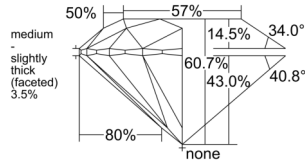

GIA®

FACSIMILE

GIA REPORT 2517126091

Verify this report at GIA.edu

GIA NATURAL DIAMOND DOSSIER®

January 03, 2025
GIA Report Number 2517126091
Shape and Cutting Style ..... Round Brilliant
Measurements ..... 4.32 - 4.33 x 2.63 mm

GRADING RESULTS

Carat Weight ..... 0.30 carat
Color Grade ..... J
Clarity Grade VS1
Cut Grade ..... Excellent

ADDITIONAL GRADING INFORMATION

Polish ..... Excellent
Symmetry ..... Excellent
Fluorescence ..... None
Clarity Characteristics ..... Cloud, Pinpoint
Inscription(s): GIA 2517126091

PROPORTIONS

Profile to actual proportions

GRADING SCALES

GIA
COLOR
SCALE

COLORLESS	D
	E
	F
	G
	H
	I
	J
NEAR COLORLESS	K
	L
FAIN	M
	N
	O
	P
	Q
VERY LIGHT	R
	S
	T
	U
	V
	W
	X
	Y
LIGHT	Z

GIA
CLARITY
SCALE

	FLAWLESS
	INTERNALLY FLAWLESS
VERY VERY SLIGHTLY INCLUDED	VVS₁
	VVS₂
VERY SLIGHTLY INCLUDED	VS₁
	VS₂
SLIGHTLY INCLUDED	SI₁
	SI₂
	I₁
	I₂
INCLUDED	I₃

GIA
CUT
SCALE

	EXCELLENT
	VERY GOOD
	GOOD
	FAIR
	POOR