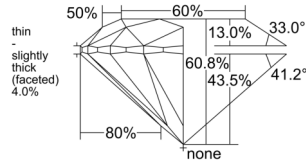

GIA®

FACSIMILE

GIA REPORT 2517128841

Verify this report at GIA.edu

GIA NATURAL DIAMOND DOSSIER®

January 06, 2025
GIA Report Number 2517128841
Shape and Cutting Style ..... Round Brilliant
Measurements ..... 3.99 - 4.00 x 2.43 mm

GRADING RESULTS

Carat Weight ..... 0.23 carat
Color Grade ..... D
Clarity Grade VVS2
Cut Grade ..... Excellent

ADDITIONAL GRADING INFORMATION

Polish ..... Excellent
Symmetry ..... Excellent
Fluorescence ..... Faint
Clarity Characteristics..... Needle, Cloud, Pinpoint
Inscription(s): GIA 2517128841

PROPORTIONS

GRADING SCALES

GIA COLOR SCALE	GIA CLARITY SCALE	GIA CUT SCALE
COLOURLESS	FLAWLESS	EXCELLENT
D	INTERNALLY FLAWLESS	
E	VVS₁	VERY GOOD
F		
G	VVS₂	
H	VS₁	GOOD
I		
J	VS₂	
K	SI₁	FAIR
L		
M	SI₂	
N	I₁	POOR
O		
P	I₂	
Q	I₃	
R		
S		
T		
U		
V		
W		
X		
Y		
Z