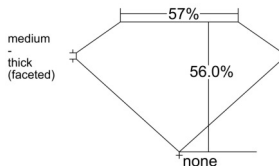

GIA®

FACSIMILE

GIA REPORT 2517136769

Verify this report at GIA.edu

GIA NATURAL DIAMOND DOSSIER®

January 07, 2025
GIA Report Number 2517136769
Shape and Cutting Style ..... Heart Brilliant
Measurements ..... 4.88 x 5.55 x 3.11 mm

GRADING RESULTS

Carat Weight ..... 0.50 carat
Color Grade ..... F
Clarity Grade VS2

ADDITIONAL GRADING INFORMATION

Polish ..... Excellent
Symmetry ..... Very Good
Fluorescence ..... None
Clarity Characteristics ..... Crystal, Feather
Inscription(s): GIA 2517136769

PROPORTIONS

Profile not to actual proportions

GRADING SCALES

GIA COLOR SCALE		GIA CLARITY SCALE			
COLORLESS	D	VERY VERY SLIGHTLY INCLUDED	FLAWLESS		
	E		INTERNALLY FLAWLESS		
	F		VVS₁		
	NEAR COLORLESS	G	VVS₂		
		H	VERY SLIGHTLY INCLUDED	VS₁	
		I		VS₂	
		FAINT	J	SLIGHTLY INCLUDED	SI₁
	K		SI₂		
	L		INCLUDED		I₁
	M			I₂	
N	I₃				
VERTICALLY LIGHT	O				
	P				
	Q				
	R				
	S				
	T				
LIGHT	U				
	V				
	W				
	X				
	Y				
	Z