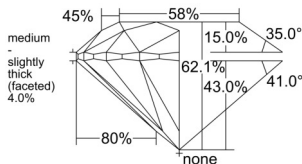

GIA®

FACSIMILE

GIA NATURAL DIAMOND DOSSIER®

January 08, 2025
GIA Report Number 2517153726
Shape and Cutting Style ..... Round Brilliant
Measurements ..... 5.37 - 5.40 x 3.35 mm

GRADING RESULTS

Carat Weight ..... 0.60 carat
Color Grade I
Clarity Grade S11
Cut Grade ..... Excellent

ADDITIONAL GRADING INFORMATION

Polish ..... Excellent
Symmetry ..... Excellent
Fluorescence ..... Faint
Clarity Characteristics ..... Cloud, Crystal
Inscription(s): GIA 2517153726

GIA REPORT 2517153726

Verify this report at GIA.edu

PROPORTIONS

Profile to actual proportions