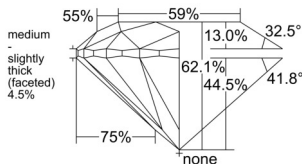

GIA®

FACSIMILE

GIA REPORT 2517153894

Verify this report at GIA.edu

GIA NATURAL DIAMOND DOSSIER®

January 08, 2025
GIA Report Number 2517153894
Shape and Cutting Style ..... Round Brilliant
Measurements ..... 4.11 - 4.13 x 2.56 mm

GRADING RESULTS

Carat Weight ..... 0.26 carat
Color Grade ..... E
Clarity Grade VS1
Cut Grade ..... Excellent

ADDITIONAL GRADING INFORMATION

Polish ..... Excellent
Symmetry ..... Excellent
Fluorescence ..... None
Clarity Characteristics ..... Crystal, Pinpoint
Inscription(s): GIA 2517153894

PROPORTIONS

Profile to actual proportions

GRADING SCALES

GIA COLOR SCALE	GIA CLARITY SCALE	GIA CUT SCALE	
D	FLAWLESS	EXCELLENT	
E	INTERNALLY FLAWLESS		
F		VVS₁	VERY GOOD
G	VVS₂		
H	VS₁	GOOD	
I	VS₂		
J	SI₁	FAIR	
K	SI₂		
L	I₁	POOR	
M			
N			
O	I₂		
P			
Q			
R	I₃		
S			
T			
U			
V			
W			
X			
Y			
Z