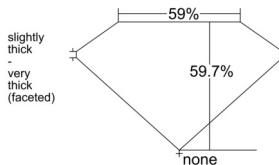

GIA®

FACSIMILE

GIA REPORT 2517161880

Verify this report at GIA.edu

GIA NATURAL DIAMOND DOSSIER®

January 08, 2025
GIA Report Number 2517161880
Shape and Cutting Style ..... Heart Brilliant
Measurements ..... 4.32 x 5.12 x 3.06 mm

GRADING RESULTS

Carat Weight ..... 0.40 carat
Color Grade ..... D
Clarity Grade VS1

ADDITIONAL GRADING INFORMATION

Polish ..... Excellent
Symmetry ..... Excellent
Fluorescence ..... None
Clarity Characteristics..... Crystal, Needle, Pinpoint
Inscription(s): GIA 2517161880

PROPORTIONS

Profile not to actual proportions

GRADING SCALES

GIA COLOR SCALE		GIA CLARITY SCALE				
COLORLESS	D	VERY SLIGHTLY INCLUDED	FLAWLESS			
	E		INTERNALLY FLAWLESS			
	F	SLIGHTLY INCLUDED	VVS₁			
	G		VVS₂			
	H		VS₁			
	NEAR COLORLESS	I	VERY SLIGHTLY INCLUDED	VS₂		
		J		SI₁		
		K		SI₂		
		FAINT		L	INCLUDED	I₁
				M		I₂
N	I₃					
VERT LIGHT	O	LIGHT				
	P					
	Q					
	R					
	S					
	T					
	V					
W						
X						
Y						
Z