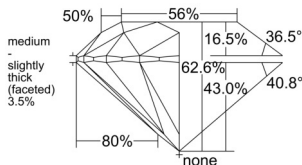

GIA®

FACSIMILE

GIA REPORT 2517170232

Verify this report at GIA.edu

GIA NATURAL DIAMOND DOSSIER®

January 09, 2025
GIA Report Number 2517170232
Shape and Cutting Style ..... Round Brilliant
Measurements ..... 5.92 - 5.95 x 3.72 mm

GRADING RESULTS

Carat Weight ..... 0.81 carat
Color Grade ..... D
Clarity Grade VS1
Cut Grade ..... Excellent

ADDITIONAL GRADING INFORMATION

Polish ..... Excellent
Symmetry ..... Excellent
Fluorescence ..... Medium Blue
Clarity Characteristics ..... Crystal
Inscription(s): GIA 2517170232

PROPORTIONS

GRADING SCALES

GIA COLOR SCALE

COLOREDNESS	D
	E
	F
	G
	H
	I
	J
NEAR COLORLESS	K
	L
FADING	M
	N
	O
	P
	Q
	R
	S
	T
	U
	V
	W
	X
	Y
LIGHT	Z

GIA CLARITY SCALE

FLAWLESS	VERY VERY SLIGHTLY INCLUDED	VS₁	VS₂	VS₁	VS₂	SL₁	SL₂	I₁	I₂	I₃	
											FLAWLESS
INTERNALLY FLAWLESS	VERY SLIGHTLY INCLUDED										

GIA CUT SCALE

EXCELLENT
VERY GOOD
GOOD
FAIR
POOR