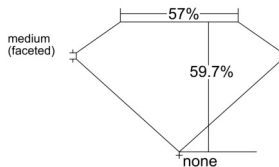

GIA®

FACSIMILE

GIA REPORT 2517172042

Verify this report at GIA.edu

GIA NATURAL DIAMOND DOSSIER®

January 10, 2025
GIA Report Number 2517172042
Shape and Cutting Style ..... Heart Brilliant
Measurements ..... 5.10 x 6.01 x 3.59 mm

GRADING RESULTS

Carat Weight ..... 0.64 carat
Color Grade I
Clarity Grade VS1

ADDITIONAL GRADING INFORMATION

Polish ..... Excellent
Symmetry ..... Excellent
Fluorescence ..... None
Clarity Characteristics..... Crystal, Feather, Cloud, Pinpoint
Inscription(s): GIA 2517172042

PROPORTIONS

Profile not to actual proportions

GRADING SCALES

GIA COLOR SCALE		GIA CLARITY SCALE			
COLORLESS	D	VERY VERY SLIGHTLY INCLUDED	FLAWLESS		
	E		INTERNALLY FLAWLESS		
	F	VERY SLIGHTLY INCLUDED	VVS₁		
	G		VVS₂		
	H		VS₁		
	NEAR COLORLESS	I	SLIGHTLY INCLUDED	VS₂	
		J		SI₁	
		FAINT	K	INCLUDED	SI₂
			L		I₁
			M		I₂
VERTICALLY LIGHT	N	NOT GRADED	I₃		
	O				
	P				
	Q				
	R				
	S				
	T				
LIGHT	U				
	V				
	W				
	X				
Y					
Z