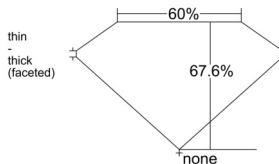

GIA®

FACSIMILE

GIA REPORT 2517177888

Verify this report at GIA.edu

GIA NATURAL DIAMOND DOSSIER®

January 10, 2025
GIA Report Number 2517177888
Shape and Cutting Style ..... Cushion Modified Brilliant
Measurements ..... 4.79 x 4.28 x 2.89 mm

GRADING RESULTS

Carat Weight ..... 0.51 carat
Color Grade ..... G
Clarity Grade VS2

ADDITIONAL GRADING INFORMATION

Polish ..... Excellent
Symmetry ..... Excellent
Fluorescence ..... None
Clarity Characteristics..... Crystal, Feather, Cloud
Inscription(s): GIA 2517177888

PROPORTIONS

Profile not to actual proportions

GRADING SCALES

GIA COLOR SCALE		GIA CLARITY SCALE	
COLORLESS	D	VERY VERY SLIGHTLY INCLUDED	FLAWLESS
	E		INTERNALLY FLAWLESS
	F		VVS₁
	G		VVS₂
	H		VS₁
	I		VS₂
	J		SI₁
	K		SI₂
	L		I₁
	M		I₂
NEAR COLORLESS	N	SLIGHTLY INCLUDED	I₃
	O		
	P		
	Q		
FAINT	R		
	S		
	T		
	U		
VERT LIGHT	V		
	W		
	X		
	Y		
LIGHT	Z