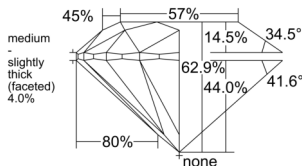

GIA®

FACSIMILE

GIA REPORT 2517186151

Verify this report at GIA.edu

GIA NATURAL DIAMOND DOSSIER®

January 10, 2025
GIA Report Number 2517186151
Shape and Cutting Style ..... Round Brilliant
Measurements ..... 5.05 - 5.08 x 3.19 mm

GRADING RESULTS

Carat Weight ..... 0.50 carat
Color Grade ..... G
Clarity Grade S11
Cut Grade ..... Excellent

ADDITIONAL GRADING INFORMATION

Polish ..... Excellent
Symmetry ..... Excellent
Fluorescence ..... None
Clarity Characteristics ..... Crystal
Inscription(s): GIA 2517186151

PROPORTIONS

Profile to actual proportions