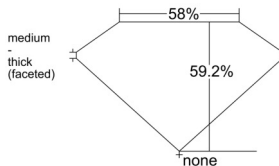

GIA®

FACSIMILE

GIA REPORT 2517190777

Verify this report at GIA.edu

GIA NATURAL DIAMOND DOSSIER®

January 13, 2025
GIA Report Number 2517190777
Shape and Cutting Style ..... Heart Brilliant
Measurements ..... 5.36 x 6.04 x 3.58 mm

GRADING RESULTS

Carat Weight ..... 0.70 carat
Color Grade I
Clarity Grade VS2

ADDITIONAL GRADING INFORMATION

Polish ..... Excellent
Symmetry ..... Excellent
Fluorescence ..... None
Clarity Characteristics..... Crystal, Feather
Inscription(s): GIA 2517190777

PROPORTIONS

Profile not to actual proportions

GRADING SCALES

GIA COLOR SCALE		GIA CLARITY SCALE			
COLORLESS	D	VERY VERY SLIGHTLY INCLUDED	FLAWLESS		
	E		INTERNALLY FLAWLESS		
	F	VERY SLIGHTLY INCLUDED	VVS₁		
	G		VVS₂		
	H		VS₁		
	NEAR COLORLESS	I	SLIGHTLY INCLUDED	VS₂	
		J		SI₁	
		FAINT	K	INCLUDED	SI₂
			L		I₁
			M		I₂
VERTICALLY LIGHT	N	INCLUDED	I₃		
	O				
	P				
	Q				
	R				
LIGHT	S				
	T				
	U				
	V				
	W				
	Z