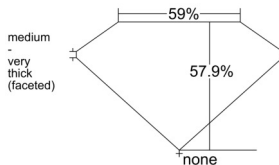

GIA®

FACSIMILE

GIA REPORT 2517199489

Verify this report at GIA.edu

GIA NATURAL DIAMOND DOSSIER®

January 14, 2025
GIA Report Number 2517199489
Shape and Cutting Style ..... Heart Brilliant
Measurements ..... 4.53 x 5.22 x 3.02 mm

GRADING RESULTS

Carat Weight ..... 0.43 carat
Color Grade I
Clarity Grade ..... Internally Flawless

ADDITIONAL GRADING INFORMATION

Polish ..... Excellent
Symmetry ..... Excellent
Fluorescence ..... None
Clarity Characteristics ..... Minor Details of Polish
Inscription(s): GIA 2517199489

PROPORTIONS

Profile not to actual proportions

GRADING SCALES

GIA COLOR SCALE		GIA CLARITY SCALE			
COLORLESS	D	VERY VERY SLIGHTLY INCLUDED	FLAWLESS		
	E		INTERNALLY FLAWLESS		
	F	VERY SLIGHTLY INCLUDED	VVS₁		
	G		VVS₂		
	H		VS₁		
	NEAR COLORLESS	I	SLIGHTLY INCLUDED	VS₂	
		J		SI₁	
		FAINT	K	INCLUDED	SI₂
			L		I₁
			M		I₂
VERT LIGHT	N	LIGHT	I₃		
	O				
	P				
	Q				
	R