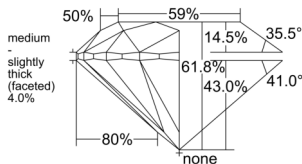

GIA®

FACSIMILE

GIA REPORT 2517207253

Verify this report at GIA.edu

GIA NATURAL DIAMOND DOSSIER®

January 16, 2025
GIA Report Number 2517207253
Shape and Cutting Style ..... Round Brilliant
Measurements ..... 5.80 - 5.83 x 3.60 mm

GRADING RESULTS

Carat Weight ..... 0.75 carat
Color Grade ..... E
Clarity Grade S11
Cut Grade ..... Excellent

ADDITIONAL GRADING INFORMATION

Polish ..... Excellent
Symmetry ..... Excellent
Fluorescence ..... None
Clarity Characteristics ..... Cloud
Inscription(s): GIA 2517207253

PROPORTIONS

GRADING SCALES

GIA COLOR SCALE	GIA CLARITY SCALE	GIA CUT SCALE	
D	FLAWLESS	EXCELLENT	
E	INTERNALLY FLAWLESS		
F		VVS₁	VERY GOOD
G	VVS₂		
H	VS₁	GOOD	
I	VS₂		
J	S1₁	FAIR	
K	S1₂		
L	I₁	POOR	
M	I₂		
N	I₃		
O			
P			
Q			
R			
S			
T			
U			
V			
W			
X			
Y			
Z