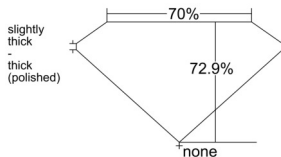

GIA®

FACSIMILE

GIA REPORT 2517213816

Verify this report at GIA.edu

GIA NATURAL DIAMOND DOSSIER®

January 15, 2025
GIA Report Number 2517213816
Shape and Cutting Style ..... Square Modified Brilliant
Measurements ..... 4.81 x 4.79 x 3.50 mm

GRADING RESULTS

Carat Weight ..... 0.70 carat
Color Grade ..... E
Clarity Grade VS2

ADDITIONAL GRADING INFORMATION

Polish ..... Excellent
Symmetry ..... Very Good
Fluorescence ..... None
Clarity Characteristics ..... Cloud, Crystal
Inscription(s): GIA 2517213816

PROPORTIONS

Profile not to actual proportions

GRADING SCALES

GIA COLOR SCALE		GIA CLARITY SCALE			
COLORLESS	D	VERY VERY SLIGHTLY INCLUDED	FLAWLESS		
	E		INTERNALLY FLAWLESS		
	F		VVS₁		
	G		VVS₂		
	NEAR COLORLESS	H	VERY SLIGHTLY INCLUDED	VS₁	
		I		VS₂	
		FAINT	J	SLIGHTLY INCLUDED	SI₁
			K		SI₂
	L		I₁		
	VERT LIGHT		M	INCLUDED	I₂
N			I₃		
O					
P					
LIGHT	Q				
	R				
	S				
	T				
	U				
	Z