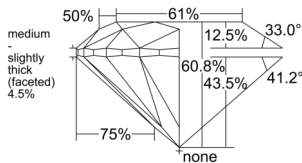

GIA®

FACSIMILE

GIA REPORT 2517216778

Verify this report at GIA.edu

GIA NATURAL DIAMOND DOSSIER®

January 16, 2025
GIA Report Number 2517216778
Shape and Cutting Style ..... Round Brilliant
Measurements ..... 4.28 - 4.32 x 2.62 mm

GRADING RESULTS

Carat Weight ..... 0.30 carat
Color Grade ..... H
Clarity Grade S11
Cut Grade ..... Excellent

ADDITIONAL GRADING INFORMATION

Polish ..... Excellent
Symmetry ..... Excellent
Fluorescence ..... None
Clarity Characteristics ..... Cloud, Crystal
Inscription(s): GIA 2517216778

PROPORTIONS

Profile to actual proportions

GRADING SCALES

GIA COLOR SCALE

COLORESS	D
	E
	F
	G
	H
	I
	J
NEAR COLORESS	K
	L
FANIT	M
	N
	O
	P
VERY LIGHT	Q
	R
	S
	T
	U
	V
	W
	X
	Y
LIGHT	Z

GIA CLARITY SCALE

FLAWLESS	VERY VERY SLIGHTLY INCLUDED	VS₁	VS₂	SL₁	SL₂	I₁	I₂	I₃			
									VERY SLIGHTLY INCLUDED	SLIGHTLY INCLUDED	INCLUDED

GIA CUT SCALE

EXCELLENT
VERY GOOD
GOOD
FAIR
POOR