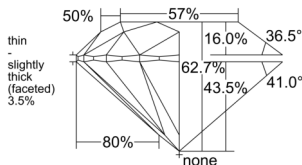

GIA®

FACSIMILE

GIA REPORT 2517221807

Verify this report at GIA.edu

GIA NATURAL DIAMOND DOSSIER®

January 16, 2025
GIA Report Number 2517221807
Shape and Cutting Style ..... Round Brilliant
Measurements ..... 4.91 - 4.94 x 3.09 mm

GRADING RESULTS

Carat Weight ..... 0.46 carat
Color Grade ..... E
Clarity Grade S11
Cut Grade ..... Excellent

ADDITIONAL GRADING INFORMATION

Polish ..... Excellent
Symmetry ..... Excellent
Fluorescence ..... Medium Blue
Clarity Characteristics ..... Feather, Cavity
Inscription(s): GIA 2517221807

PROPORTIONS

Profile to actual proportions