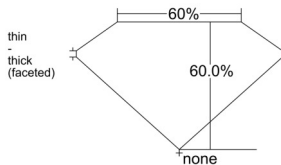

GIA®

FACSIMILE

GIA REPORT 2517229244

Verify this report at GIA.edu

GIA NATURAL DIAMOND DOSSIER®

January 17, 2025
GIA Report Number 2517229244
Shape and Cutting Style ..... Oval Brilliant
Measurements ..... 5.36 x 3.97 x 2.38 mm

GRADING RESULTS

Carat Weight ..... 0.30 carat
Color Grade ..... D
Clarity Grade VS1

ADDITIONAL GRADING INFORMATION

Polish ..... Excellent
Symmetry ..... Very Good
Fluorescence ..... None
Clarity Characteristics ..... Crystal, Pinpoint
Inscription(s): GIA 2517229244

PROPORTIONS

Profile not to actual proportions

GRADING SCALES

GIA COLOR SCALE		GIA CLARITY SCALE	
COLORLESS	D	VERY VERY SLIGHTLY INCLUDED	FLAWLESS
	E		INTERNALLY FLAWLESS
	F		VVS₁
	G		VVS₂
	H		VS₁
	I		VS₂
	J		SI₁
	K		SI₂
	L		I₁
	M		I₂
NEAR COLORLESS	N	SLIGHTLY INCLUDED	I₃
	O		
	P		
	Q		
FAINT	R		
	S		
	T		
	U		
VERT LIGHT	V		
	W		
	X		
	Y		
LIGHT	Z