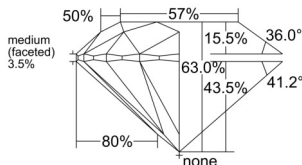

GIA®

FACSIMILE

GIA REPORT 2517230414

Verify this report at GIA.edu

GIA NATURAL DIAMOND DOSSIER®

January 17, 2025
GIA Report Number 2517230414
Shape and Cutting Style ..... Round Brilliant
Measurements ..... 5.50 - 5.53 x 3.48 mm

GRADING RESULTS

Carat Weight ..... 0.65 carat
Color Grade ..... D
Clarity Grade VS1
Cut Grade ..... Excellent

ADDITIONAL GRADING INFORMATION

Polish ..... Excellent
Symmetry ..... Excellent
Fluorescence ..... None
Clarity Characteristics ..... Crystal, Pinpoint
Inscription(s): GIA 2517230414

PROPORTIONS

Profile to actual proportions

GRADING SCALES

GIA COLOR SCALE

COLORLESS	D
	E
	F
	G
	H
	I
	J
NEAR COLORLESS	K
	L
FANT	M
	N
	O
	P
VERY LIGHT	Q
	R
	S
	T
	U
	V
	W
	X
	Y
LIGHT	Z

GIA CLARITY SCALE

VERY VERY SLIGHTLY INCLUDED	FLAWLESS
	INTERNALLY FLAWLESS
VERY SLIGHTLY INCLUDED	VVS₁
	VVS₂
SLIGHTLY INCLUDED	VS₁
	VS₂
INCLUDED	SI₁
	SI₂
	I₁
	I₂
	I₃

GIA CUT SCALE

EXCELLENT
VERY GOOD
GOOD
FAIR
POOR