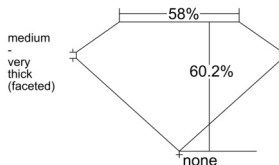

GIA®

FACSIMILE

GIA REPORT 2517253128

Verify this report at GIA.edu

GIA NATURAL DIAMOND DOSSIER®

January 21, 2025
GIA Report Number 2517253128
Shape and Cutting Style ..... Heart Brilliant
Measurements ..... 4.77 x 5.42 x 3.26 mm

GRADING RESULTS

Carat Weight ..... 0.50 carat
Color Grade ..... H
Clarity Grade VS2

ADDITIONAL GRADING INFORMATION

Polish ..... Excellent
Symmetry ..... Very Good
Fluorescence ..... None
Clarity Characteristics..... Crystal, Cloud, Feather
Inscription(s): GIA 2517253128

PROPORTIONS

Profile not to actual proportions

GRADING SCALES

GIA COLOR SCALE		GIA CLARITY SCALE			
COLORLESS	D	VERY VERY SLIGHTLY INCLUDED	FLAWLESS		
	E		INTERNALLY FLAWLESS		
	F	VERY SLIGHTLY INCLUDED	VVS₁		
	G		VVS₂		
	H		VS₁		
	NEAR COLORLESS	I	SLIGHTLY INCLUDED	VS₂	
		J		SI₁	
		FAINT	K	INCLUDED	SI₂
			L		I₁
			M		I₂
VERT LIGHT	N	LIGHT	I₃		
	O				
	P				
	Q				
	R