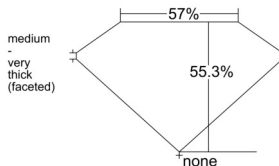

GIA®

FACSIMILE

GIA REPORT 2517259453

Verify this report at GIA.edu

GIA NATURAL DIAMOND DOSSIER®

January 22, 2025
GIA Report Number 2517259453
Shape and Cutting Style ..... Heart Brilliant
Measurements ..... 5.01 x 5.78 x 3.20 mm

GRADING RESULTS

Carat Weight ..... 0.52 carat
Color Grade ..... D
Clarity Grade VS1

ADDITIONAL GRADING INFORMATION

Polish ..... Excellent
Symmetry ..... Very Good
Fluorescence ..... Medium Blue
Clarity Characteristics..... Twinning Wisp, Pinpoint, Needle
Inspection(s): GIA 2517259453

PROPORTIONS

Profile not to actual proportions

GRADING SCALES

GIA COLOR SCALE		GIA CLARITY SCALE	
COLORLESS	D	VERY VERY SLIGHTLY INCLUDED	FLAWLESS
	E		INTERNALLY FLAWLESS
	F		VVS₁
	G		VVS₂
	H		VS₁
	I		VS₂
	J		SI₁
	K		SI₂
	L		I₁
	M		I₂
NEAR COLORLESS	N	SLIGHTLY INCLUDED	I₃
	O		
	P		
	Q		
FAINT	R		
	S		
	T		
	U		
VERT LIGHT	V		
	W		
	X		
	Y		
LIGHT	Z