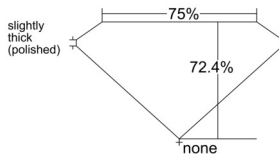

GIA®

FACSIMILE

GIA REPORT 2517267301

Verify this report at GIA.edu

GIA NATURAL DIAMOND DOSSIER®

January 23, 2025
GIA Report Number 2517267301
Shape and Cutting Style ..... Square Modified Brilliant
Measurements ..... 4.95 x 4.91 x 3.56 mm

GRADING RESULTS

Carat Weight ..... 0.72 carat
Color Grade ..... F
Clarity Grade VS1

ADDITIONAL GRADING INFORMATION

Polish ..... Excellent
Symmetry ..... Excellent
Fluorescence ..... None
Clarity Characteristics ..... Cloud, Needle
Inscription(s): GIA 2517267301

PROPORTIONS

Profile not to actual proportions

GRADING SCALES

GIA COLOR SCALE		GIA CLARITY SCALE		
COLORLESS	D	VERY VERY SLIGHTLY INCLUDED	FLAWLESS	
	E		INTERNALLY FLAWLESS	
	F	VERY SLIGHTLY INCLUDED	VVS₁	
	G		VVS₂	
	NEAR COLORLESS	H	SLIGHTLY INCLUDED	VS₁
		I		VS₂
	FAINT	J	INCLUDED	S₁
		K		S₂
	LIGHT	L	INCLUDED	I₁
		M		I₂
N		INCLUDED	I₃	
O				
P				
Q				
R				
S				
T				
U				
V				
W				
X				
Y				
Z