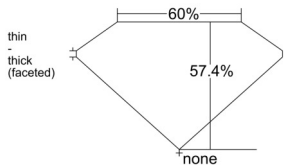

GIA®

FACSIMILE

GIA REPORT 2517278930

Verify this report at GIA.edu

GIA NATURAL DIAMOND DOSSIER®

January 24, 2025
GIA Report Number 2517278930
Shape and Cutting Style ..... Heart Brilliant
Measurements ..... 4.78 x 5.38 x 3.09 mm

GRADING RESULTS

Carat Weight ..... 0.46 carat
Color Grade ..... F
Clarity Grade VS1

ADDITIONAL GRADING INFORMATION

Polish ..... Excellent
Symmetry ..... Very Good
Fluorescence ..... None
Clarity Characteristics..... Crystal, Feather, Pinpoint
Inscription(s): GIA 2517278930

PROPORTIONS

Profile not to actual proportions

GRADING SCALES

GIA COLOR SCALE		GIA CLARITY SCALE			
COLORLESS	D	VERY VERY SLIGHTLY INCLUDED	FLAWLESS		
	E		INTERNALLY FLAWLESS		
	F		VVS₁		
	G		VVS₂		
	NEAR COLORLESS	H	VERY SLIGHTLY INCLUDED	VS₁	
		I		VS₂	
		FAINT	J	SLIGHTLY INCLUDED	S₁
			K		S₂
	L		I₁		
	M		I₂		
N	I₃				
O					
VERT LIGHT	P	INCLUDED			
	Q				
	R				
	S				
	T				
	U				
LIGHT	V				
	W				
	X				
	Y				
Z