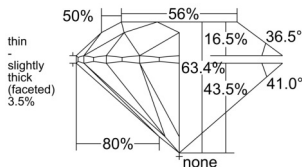

GIA®

FACSIMILE

GIA REPORT 2517280946

Verify this report at GIA.edu

GIA NATURAL DIAMOND DOSSIER®

January 24, 2025
GIA Report Number 2517280946
Shape and Cutting Style ..... Round Brilliant
Measurements ..... 5.32 - 5.35 x 3.38 mm

GRADING RESULTS

Carat Weight ..... 0.60 carat
Color Grade ..... E
Clarity Grade VVS2
Cut Grade ..... Excellent

ADDITIONAL GRADING INFORMATION

Polish ..... Excellent
Symmetry ..... Excellent
Fluorescence ..... Medium Blue
Clarity Characteristics..... Cloud, Pinpoint, Indented Natural
Inscription(s): GIA 2517280946

PROPORTIONS

GRADING SCALES

GIA COLOR SCALE

COLORLESS	D
	E
	F
	G
	H
	I
NEAR COLORLESS	J
	K
	L
FAIN	M
	N
	O
	P
VERY LIGHT	Q
	R
	S
	T
	U
	V
	W
	X
	Y
LIGHT	Z

GIA CLARITY SCALE

FLAWLESS	VERY VERY SLIGHTLY INCLUDED	VVS₁	
			VVS₂
INTERNALLY FLAWLESS	VERY SLIGHTLY INCLUDED	VS₁	
		VS₂	
SLIGHTLY INCLUDED	INCLUDED	SI₁	
		SI₂	
INCLUDED	INCLUDED	I₁	
		I₂	
		I₃	

GIA CUT SCALE

EXCELLENT	VERY GOOD	GOOD	FAIR	POOR