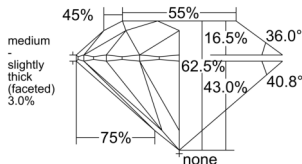

GIA®

FACSIMILE

GIA REPORT 2517281499

Verify this report at GIA.edu

GIA NATURAL DIAMOND DOSSIER®

January 24, 2025
GIA Report Number 2517281499
Shape and Cutting Style ..... Round Brilliant
Measurements ..... 5.36 - 5.40 x 3.36 mm

GRADING RESULTS

Carat Weight ..... 0.60 carat
Color Grade ..... H
Clarity Grade VS1
Cut Grade ..... Excellent

ADDITIONAL GRADING INFORMATION

Polish ..... Excellent
Symmetry ..... Excellent
Fluorescence ..... Faint
Clarity Characteristics..... Cloud, Feather, Pinpoint
Inscription(s): GIA 2517281499

PROPORTIONS

Profile to actual proportions