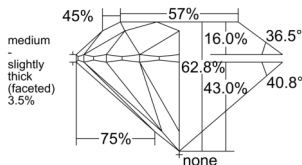

GIA®

FACSIMILE

GIA REPORT 2517295512

Verify this report at GIA.edu

GIA NATURAL DIAMOND DOSSIER®

January 28, 2025
GIA Report Number 2517295512
Shape and Cutting Style ..... Round Brilliant
Measurements ..... 4.69 - 4.73 x 2.96 mm

GRADING RESULTS

Carat Weight ..... 0.40 carat
Color Grade ..... G
Clarity Grade VVS1
Cut Grade ..... Excellent

ADDITIONAL GRADING INFORMATION

Polish ..... Excellent
Symmetry ..... Excellent
Fluorescence ..... Medium Blue
Clarity Characteristics ..... Pinpoint
Inscription(s): GIA 2517295512

PROPORTIONS

Profile to actual proportions

GRADING SCALES

GIA COLOR SCALE

COLORLESS	D
	E
	F
	G
	H
	I
	J
NEAR COLORLESS	K
	L
Faint	M
	N
	O
	P
Very Light	Q
	R
	S
	T
	U
	V
Light	W
	X
	Y
	Z

GIA CLARITY SCALE

FLAWLESS	VERY VERY SLIGHTLY INCLUDED	VVS₁	
			VVS₂
INTERNALLY FLAWLESS	VERY SLIGHTLY INCLUDED	VS₁	
		VS₂	
SLIGHTLY INCLUDED	SLIGHTLY INCLUDED	SI₁	
		SI₂	
INCLUDED	INCLUDED	I₁	
		I₂	
		I₃	

GIA CUT SCALE

EXCELLENT	VERY GOOD	GOOD	FAIR	POOR