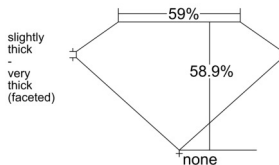

GIA®

FACSIMILE

GIA REPORT 2517296541

Verify this report at GIA.edu

GIA NATURAL DIAMOND DOSSIER®

January 28, 2025
GIA Report Number 2517296541
Shape and Cutting Style ..... Heart Brilliant
Measurements ..... 4.40 x 5.16 x 3.04 mm

GRADING RESULTS

Carat Weight ..... 0.40 carat
Color Grade ..... H
Clarity Grade VS1

ADDITIONAL GRADING INFORMATION

Polish ..... Excellent
Symmetry ..... Excellent
Fluorescence ..... None
Clarity Characteristics ..... Feather
Inscription(s): GIA 2517296541

PROPORTIONS

Profile not to actual proportions

GRADING SCALES

GIA COLOR SCALE		GIA CLARITY SCALE			
COLORLESS	D	VERY VERY SLIGHTLY INCLUDED	FLAWLESS		
	E		INTERNALLY FLAWLESS		
	F		VVS₁		
	G		VVS₂		
	NEAR COLORLESS	H	VERY SLIGHTLY INCLUDED	VS₁	
		I		VS₂	
		FAINT	J	SLIGHTLY INCLUDED	S₁
			K		S₂
	L		I₁		
	M		I₂		
N	I₃				
O					
VERT LIGHT	P	INCLUDED			
	Q				
	R				
	S				
	T				
	U				
	V				
	W				
LIGHT	X				
	Y				
	Z