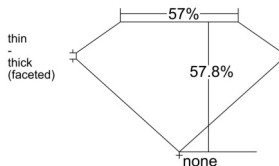

GIA®

FACSIMILE

GIA REPORT 2517297041

Verify this report at GIA.edu

GIA NATURAL DIAMOND DOSSIER®

January 27, 2025
GIA Report Number 2517297041
Shape and Cutting Style ..... Heart Brilliant
Measurements ..... 5.11 x 5.74 x 3.32 mm

GRADING RESULTS

Carat Weight ..... 0.55 carat
Color Grade ..... G
Clarity Grade VS1

ADDITIONAL GRADING INFORMATION

Polish ..... Excellent
Symmetry ..... Very Good
Fluorescence ..... None
Clarity Characteristics..... Crystal, Cloud, Pinpoint, Needle
Inscription(s): GIA 2517297041

PROPORTIONS

Profile not to actual proportions

GRADING SCALES

GIA COLOR SCALE		GIA CLARITY SCALE			
COLORLESS	D	VERY VERY SLIGHTLY INCLUDED	FLAWLESS		
	E		INTERNALLY FLAWLESS		
	F	VERY SLIGHTLY INCLUDED	VVS₁		
	G		VVS₂		
	H		VS₁		
	NEAR COLORLESS	I	SLIGHTLY INCLUDED	VS₂	
		J		SI₁	
		FAINT	K	INCLUDED	SI₂
			L		I₁
			M		I₂
VERT LIGHT	N	INCLUDED	I₃		
	O				
	P				
	Q				
	R				
LIGHT	S				
	T				
	U				
	V				
	W				
X					
Y					
Z