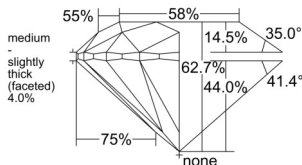

GIA®

FACSIMILE

GIA REPORT 2517297124

Verify this report at GIA.edu

GIA NATURAL DIAMOND DOSSIER®

January 28, 2025
GIA Report Number 2517297124
Shape and Cutting Style ..... Round Brilliant
Measurements ..... 5.62 - 5.65 x 3.53 mm

GRADING RESULTS

Carat Weight ..... 0.70 carat
Color Grade ..... H
Clarity Grade S11
Cut Grade ..... Excellent

ADDITIONAL GRADING INFORMATION

Polish ..... Excellent
Symmetry ..... Excellent
Fluorescence ..... Medium Blue
Clarity Characteristics ..... Crystal, Cloud
Inscription(s): GIA 2517297124

PROPORTIONS

Profile to actual proportions