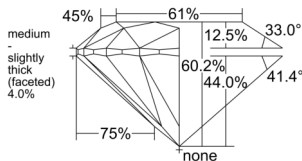

GIA®

FACSIMILE

GIA REPORT 2517298584

Verify this report at GIA.edu

GIA NATURAL DIAMOND DOSSIER®

January 28, 2025
GIA Report Number 2517298584
Shape and Cutting Style ..... Round Brilliant
Measurements ..... 3.96 - 3.99 x 2.39 mm

GRADING RESULTS

Carat Weight ..... 0.23 carat
Color Grade ..... D
Clarity Grade VVS1
Cut Grade ..... Excellent

ADDITIONAL GRADING INFORMATION

Polish ..... Excellent
Symmetry ..... Excellent
Fluorescence ..... None
Clarity Characteristics..... Pinpoint, Cavity, Feather
Inscription(s): GIA 2517298584

PROPORTIONS

Profile to actual proportions

GRADING SCALES

GIA COLOR SCALE	GIA CLARITY SCALE	GIA CUT SCALE	
D	FLAWLESS	EXCELLENT	
E	INTERNALLY FLAWLESS		
F		VVS₁	VERY GOOD
G	VVS₂		
H	VS₁	GOOD	
I	VS₂		
J	SI₁	FAIR	
K	SI₂		
L	I₁	POOR	
M	I₂		
N	I₃		
O			
P			
Q			
R			
S			
T			
U			
V			
W			
X			
Y			
Z