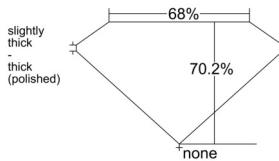

GIA®

FACSIMILE

GIA REPORT 2517332572

Verify this report at GIA.edu

GIA NATURAL DIAMOND DOSSIER®

January 31, 2025
GIA Report Number 2517332572
Shape and Cutting Style . **Cut-Cornered Square Modified Brilliant**
Measurements ..... 5.40 x 5.36 x 3.76 mm

GRADING RESULTS

Carat Weight ..... 0.90 carat
Color Grade ..... F
Clarity Grade VS1

ADDITIONAL GRADING INFORMATION

Polish ..... Excellent
Symmetry ..... Excellent
Fluorescence ..... None
Clarity Characteristics..... Cloud
Inscription(s): GIA 2517332572

PROPORTIONS

Profile not to actual proportions

GRADING SCALES

GIA COLOR SCALE		GIA CLARITY SCALE			
COLORLESS	D	VERY VERY SLIGHTLY INCLUDED	FLAWLESS		
	E		INTERNALLY FLAWLESS		
	F	VERY SLIGHTLY INCLUDED	VVS₁		
	G		VVS₂		
	H		VS₁		
	NEAR COLORLESS	I	SLIGHTLY INCLUDED	VS₂	
		J		SI₁	
		FAINT	K	INCLUDED	SI₂
			L		I₁
			M		I₂
VERT LIGHT	N		INCLUDED	I₃	
	O				
	P				
	Q				
	LIGHT		R		
		S			
		T			
U					
V					
W					
X					
Y					
Z