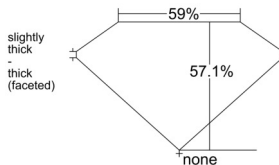

GIA®

FACSIMILE

GIA REPORT 2517334403

Verify this report at GIA.edu

GIA NATURAL DIAMOND DOSSIER®

January 31, 2025
GIA Report Number 2517334403
Shape and Cutting Style ..... Heart Brilliant
Measurements ..... 5.48 x 6.31 x 3.60 mm

GRADING RESULTS

Carat Weight ..... 0.71 carat
Color Grade ..... F
Clarity Grade VVS1

ADDITIONAL GRADING INFORMATION

Polish ..... Excellent
Symmetry ..... Excellent
Fluorescence ..... Medium Blue
Clarity Characteristics ..... Pinpoint
Inscription(s): GIA 2517334403

PROPORTIONS

Profile not to actual proportions

GRADING SCALES

GIA COLOR SCALE		GIA CLARITY SCALE		
NEAR COLORLESS	VERY SLIGHTLY INCLUDED	VERY SLIGHTLY INCLUDED	SLIGHTLY INCLUDED	
D	VERY SLIGHTLY INCLUDED	FLAWLESS	FLAWLESS	
E		INTERNALLY FLAWLESS		
F		VVS₁		
G		VVS₂		
H		VS₁		
I		VS₂		
J		SLIGHTLY INCLUDED	SI₁	
K			SI₂	
L			INCLUDED	I₁
M		I₂		
N	I₃			
O				
P				
Q				
R				
S				
T				
U				
V				
W				
X				
Y				
Z