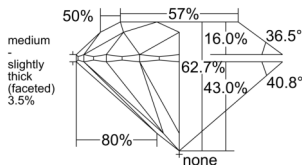

GIA®

FACSIMILE

GIA REPORT 2517358304

Verify this report at GIA.edu

GIA NATURAL DIAMOND DOSSIER®

February 04, 2025
GIA Report Number 2517358304
Shape and Cutting Style ..... Round Brilliant
Measurements ..... 5.35 - 5.39 x 3.36 mm

GRADING RESULTS

Carat Weight ..... 0.60 carat
Color Grade ..... K
Clarity Grade VVS1
Cut Grade ..... Excellent

ADDITIONAL GRADING INFORMATION

Polish ..... Excellent
Symmetry ..... Excellent
Fluorescence ..... Faint
Clarity Characteristics ..... Pinpoint, Feather
Inscription(s): GIA 2517358304

PROPORTIONS

GRADING SCALES

GIA COLOR SCALE

COLOURESS	D
	E
	F
	G
	H
	I
	J
NEAR COLOURESS	K
	L
	M
	N
	O
	P
	R
	S
	T
	U
	V
	W
	X
	Y
	Z

GIA CLARITY SCALE

FLAWLESS	INTERNAL FLAWLESS	
		VERY VERY SLIGHTLY INCLUDED
VVS₁	VERY SLIGHTLY INCLUDED	
VVS₂	SLIGHTLY INCLUDED	
VS₁	INCLUDED	
VS₂		
SI₁	POOR	
SI₂		
I₁		
I₂		
I₃		

GIA CUT SCALE

EXCELLENT
VERY GOOD
GOOD
FAIR
POOR