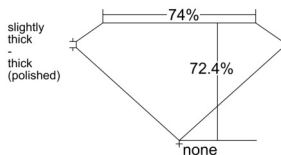

GIA®

FACSIMILE

GIA REPORT 2517362924

Verify this report at GIA.edu

GIA NATURAL DIAMOND DOSSIER®

February 05, 2025
GIA Report Number 2517362924
Shape and Cutting Style ..... Square Modified Brilliant
Measurements ..... 4.41 x 4.38 x 3.17 mm

GRADING RESULTS

Carat Weight ..... 0.51 carat
Color Grade ..... G
Clarity Grade SI2

ADDITIONAL GRADING INFORMATION

Polish ..... Excellent
Symmetry ..... Very Good
Fluorescence ..... None
Clarity Characteristics ..... Knot
Inscription(s): GIA 2517362924

PROPORTIONS

Profile not to actual proportions

GRADING SCALES

GIA COLOR SCALE		GIA CLARITY SCALE			
COLORLESS	D	VERY VERY SLIGHTLY INCLUDED	FLAWLESS		
	E		INTERNALLY FLAWLESS		
	F	VERY SLIGHTLY INCLUDED	VVS₁		
	G		VVS₂		
	H		VS₁		
	NEAR COLORLESS	I	SLIGHTLY INCLUDED	VS₂	
		J		SI₁	
		FAINT	K	INCLUDED	SI₂
			L		I₁
			M		I₂
VERT LIGHT	N	LIGHT	I₃		
	O				
	P				
	Q				
	R