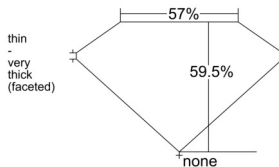

GIA®

FACSIMILE

GIA REPORT 2517366966

Verify this report at GIA.edu

GIA NATURAL DIAMOND DOSSIER®

February 06, 2025
GIA Report Number 2517366966
Shape and Cutting Style ..... Heart Brilliant
Measurements ..... 5.27 x 6.21 x 3.69 mm

GRADING RESULTS

Carat Weight ..... 0.70 carat
Color Grade ..... D
Clarity Grade S11

ADDITIONAL GRADING INFORMATION

Polish ..... Excellent
Symmetry ..... Very Good
Fluorescence ..... None
Clarity Characteristics ..... Feather, Cavity
Inscription(s): GIA 2517366966

PROPORTIONS

Profile not to actual proportions

GRADING SCALES

GIA COLOR SCALE		GIA CLARITY SCALE			
COLORLESS	D	VERY VERY SLIGHTLY INCLUDED	FLAWLESS		
	E		INTERNALLY FLAWLESS		
	F	VERY SLIGHTLY INCLUDED	VVS₁		
	G		VVS₂		
	H		VS₁		
	NEAR COLORLESS	I	SLIGHTLY INCLUDED	VS₂	
		J		S1₁	
		FAINT	K	INCLUDED	S1₂
			L		I₁
			M		I₂
VERT LIGHT	N	INCLUDED	I₃		
	O				
	P				
	Q				
	R				
	S				
	T				
LIGHT	U				
	V				
	W				
	X				
Y					
Z