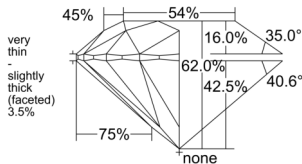

GIA®

FACSIMILE

GIA REPORT 2517375303

Verify this report at GIA.edu

GIA NATURAL DIAMOND DOSSIER®

February 07, 2025
GIA Report Number 2517375303
Shape and Cutting Style ..... Round Brilliant
Measurements ..... 5.64 - 5.70 x 3.51 mm

GRADING RESULTS

Carat Weight ..... 0.70 carat
Color Grade ..... G
Clarity Grade VS1
Cut Grade ..... Very Good

ADDITIONAL GRADING INFORMATION

Polish ..... Excellent
Symmetry ..... Very Good
Fluorescence ..... Medium Blue
Clarity Characteristics..... Indented Natural, Pinpoint
Inscription(s): GIA 2517375303

PROPORTIONS

GRADING SCALES

GIA COLOR SCALE	GIA CLARITY SCALE	GIA CUT SCALE
COLOURLESS D	FLAWLESS	EXCELLENT
E	INTERNALLY FLAWLESS	
F	VVS₁	VERY GOOD
G		
H	VS₁	GOOD
I		
J	VS₂	FAIR
K		
L	SI₁	POOR
M		
N	I₁	
O		
P	I₂	
Q		
R	I₃	
S		
T		
U		
V		
W		
X		
Y		
Z