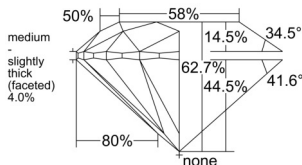

GIA®

FACSIMILE

GIA NATURAL DIAMOND DOSSIER®

February 07, 2025
GIA Report Number 2517376446
Shape and Cutting Style ..... Round Brilliant
Measurements ..... 4.01 - 4.04 x 2.52 mm

GRADING RESULTS

Carat Weight ..... 0.25 carat
Color Grade ..... F
Clarity Grade VS1
Cut Grade ..... Excellent

ADDITIONAL GRADING INFORMATION

Polish ..... Excellent
Symmetry ..... Excellent
Fluorescence ..... None
Clarity Characteristics..... Crystal, Needle
Inscription(s): GIA 2517376446

GIA REPORT 2517376446

Verify this report at GIA.edu

PROPORTIONS

Profile to actual proportions