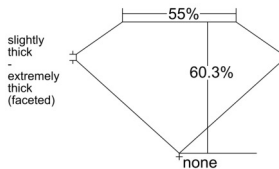

GIA®

FACSIMILE

GIA REPORT 2517388419

Verify this report at GIA.edu

GIA NATURAL DIAMOND DOSSIER®

February 11, 2025
GIA Report Number 2517388419
Shape and Cutting Style ..... Heart Brilliant
Measurements ..... 4.37 x 5.07 x 3.06 mm

GRADING RESULTS

Carat Weight ..... 0.40 carat
Color Grade ..... D
Clarity Grade SI2

ADDITIONAL GRADING INFORMATION

Polish ..... Excellent
Symmetry ..... Very Good
Fluorescence ..... None
Clarity Characteristics ..... Cloud
Inscription(s): GIA 2517388419

PROPORTIONS

Profile not to actual proportions

GRADING SCALES

GIA COLOR SCALE		GIA CLARITY SCALE			
COLORLESS	D	VERY VERY SLIGHTLY INCLUDED	FLAWLESS		
	E		INTERNALLY FLAWLESS		
	F	VERY SLIGHTLY INCLUDED	VVS₁		
	G		VVS₂		
	H		VS₁		
	NEAR COLORLESS	I	SLIGHTLY INCLUDED	VS₂	
		J		SI₁	
		FAINT	K	INCLUDED	SI₂
			L		I₁
			M		I₂
VERT LIGHT	N	LIGHT	I₃		
	O				
	P				
	Q				
	R				
	S				
	T				
	U				
	V				
	Z