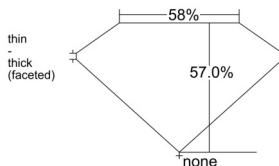

GIA®

FACSIMILE

GIA REPORT 2517405123

Verify this report at GIA.edu

GIA NATURAL DIAMOND DOSSIER®

February 11, 2025
GIA Report Number 2517405123
Shape and Cutting Style ..... Heart Brilliant
Measurements ..... 4.14 x 4.71 x 2.68 mm

GRADING RESULTS

Carat Weight ..... 0.30 carat
Color Grade ..... F
Clarity Grade VVS1

ADDITIONAL GRADING INFORMATION

Polish ..... Excellent
Symmetry ..... Excellent
Fluorescence ..... None
Clarity Characteristics ..... Feather
Inscription(s): GIA 2517405123

PROPORTIONS

Profile not to actual proportions

GRADING SCALES

GIA COLOR SCALE		GIA CLARITY SCALE			
COLORLESS	D	VERY VERY SLIGHTLY INCLUDED	FLAWLESS		
	E		INTERNALLY FLAWLESS		
	F	VERY SLIGHTLY INCLUDED	VVS₁		
	G		VVS₂		
	H		VS₁		
	NEAR COLORLESS	I	SLIGHTLY INCLUDED	VS₂	
		J		SI₁	
		FAINT	K	INCLUDED	SI₂
			L		I₁
			M		I₂
VERTICALLY LIGHT	N	LIGHT	I₃		
	O				
	P				
	Q				
	R