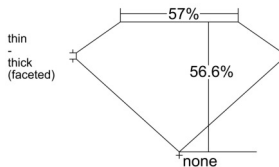

GIA®

FACSIMILE

GIA REPORT 2517496554

Verify this report at GIA.edu

GIA NATURAL DIAMOND DOSSIER®

February 25, 2025
GIA Report Number 2517496554
Shape and Cutting Style ..... Heart Brilliant
Measurements ..... 4.77 x 5.27 x 2.98 mm

GRADING RESULTS

Carat Weight ..... 0.44 carat
Color Grade ..... F
Clarity Grade VVS1

ADDITIONAL GRADING INFORMATION

Polish ..... Excellent
Symmetry ..... Excellent
Fluorescence ..... None
Clarity Characteristics ..... Pinpoint, Feather
Inscription(s): GIA 2517496554

PROPORTIONS

Profile not to actual proportions

GRADING SCALES

GIA COLOR SCALE		GIA CLARITY SCALE			
COLORLESS	D	VERY VERY SLIGHTLY INCLUDED	FLAWLESS		
	E		INTERNALLY FLAWLESS		
	F	VERY SLIGHTLY INCLUDED	VVS₁		
	G		VVS₂		
	H		VS₁		
	NEAR COLORLESS	I	SLIGHTLY INCLUDED	VS₂	
		J		SI₁	
		FAINT	K	INCLUDED	SI₂
			L		I₁
			M		I₂
VERT LIGHT	N	LIGHT	I₃		
	O				
	P				
	Q				
	R