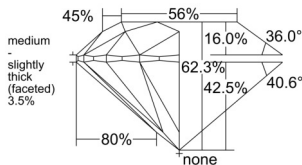

GIA®

FACSIMILE

GIA REPORT 2517504264

Verify this report at GIA.edu

GIA NATURAL DIAMOND DOSSIER®

March 03, 2025
GIA Report Number 2517504264
Shape and Cutting Style ..... Round Brilliant
Measurements ..... 5.29 - 5.31 x 3.30 mm

GRADING RESULTS

Carat Weight ..... 0.57 carat
Color Grade ..... H
Clarity Grade VS2
Cut Grade ..... Excellent

ADDITIONAL GRADING INFORMATION

Polish ..... Excellent
Symmetry ..... Excellent
Fluorescence ..... None
Clarity Characteristics ..... Cloud
Inscription(s): GIA 2517504264

PROPORTIONS

GRADING SCALES

GIA COLOR SCALE	GIA CLARITY SCALE	GIA CUT SCALE	
D	FLAWLESS	EXCELLENT	
E	INTERNALLY FLAWLESS		
F		VVS₁	VERY GOOD
G	VVS₂		
H	VS₁	GOOD	
I	VS₂		
J	SI₁	FAIR	
K	SI₂		
L	I₁	POOR	
M	I₂		
N	I₃		
O			
P			
Q			
R			
S			
T			
U			
V			
W			
X			
Y			
Z